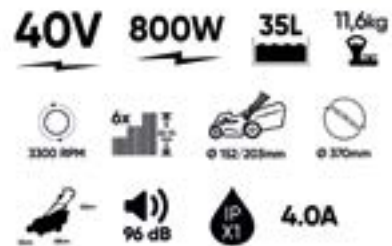

## 60045

RRP: **298,00€** CORDLESS LAWN MOWER

PROMO-60045A

60045 CORDLESS LAWN MOWER

**x2** 60013 4.0 Ah LI-ION BATTERY

60016 20V CHARGER - 4A

			
13.4	0	1	8

~~507,00 €~~