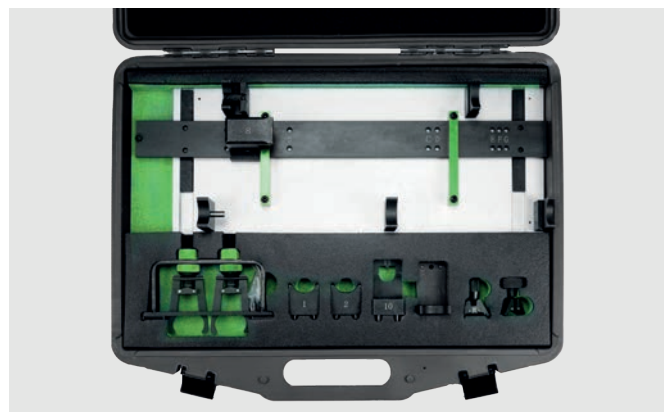

54407 417,00€

12.50 - 1 26

KIT DE FERRAMENTAS PARA O CONJUNTO DO EIXO-COMANDO DE VÁLVULAS VAG/PORSCHE

MARCAS

AUDI: A1 (10-15), A1 SPORTBACK (10-15), A3 (08-13), A3 CABRIOLET (08-13), A3 SPORTBACK (08-13), A4 (07-15), A4 ALLROAD (09-15), A4 CABRIOLET (05-09), A4 QUATTRO (05-15), A5 (08-15), A5 CABRIOLET (07-15), A5 COUPE (07-15), A5 SPORTBACK (09-15), A6 (08-14), A6 AL

PORSCHE: CAYENNE (09-15), MACAN (14-15), PANAMERA (13-14)

SEAT: ALHAMBRA (10-15), ALTEA/ALTEA XL (09-15), EXEO (09-13), IBIZA (09-15), LEON (09-15)

SKODA: FABIA II (09-15), OCTAVIA II (08-15), PRAKTIK (10-12), PRAKTIK GREENLINE (10-15), RAPID (12-15), ROOMSTER (10-15), SUPERB II (08-15), SUPERB II GREENLINE (10-15), YETI (09-13), YETI GREENLINE (10-13)

VOLKSWAGEN: BEETLE (11-15), BEETLE CC (12-15), CADDY/CADDY MAXI (09-15), EOS (08-15), GOLF V ESTATE (07-11), GOLF VI (08-13), GOLF VI BLUEMOTION (09-13), GOLF VI CABRIOLET (11-15), GOLF VI ESTATE (08-15), GOLF VII (13-15), GOLF PLUS (08-14), JETTA (08-15), PASSAT (08)

FERRAMENTAS OEM

T40094	T40094/10	T40094/12	T40094/3	T40094/5	T40094/7	T40094/9	T40096
T40094/1	T40094/11	T40094/2	T40094/4	T40094/6	T40094/8	T40095	T40096/1

53275 38,00€

0.70 5 10 240