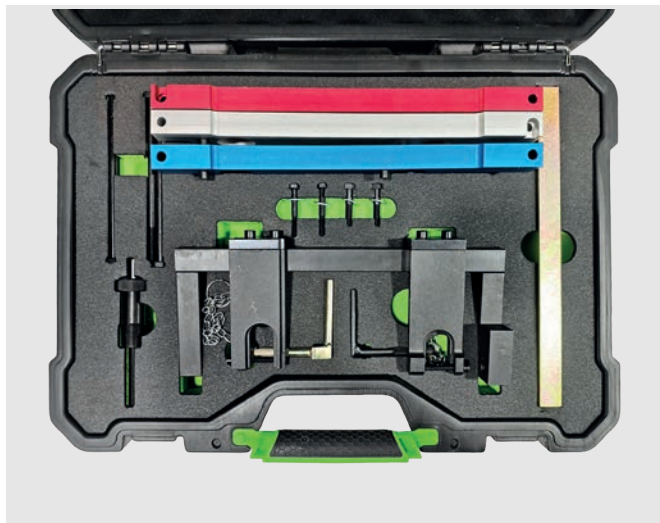

54402 212,00€

9.15 - 2 48

KIT DE BLOQUEIO BMW N51, N52, N53, N54, N55

MARCAS

BMW: X1 XDRIVE25I, XDRIVE28I (E84) 2009-2011, X3 SI, XDRIVE25I, XDRIVE30I (E83) 2006-2010, X3 XDRIVE28I (F25) 2011-2017, X4 XDRIVE35I, M40IX (F26) 2014-2018, X5 SI, XDRIVE30I (E70) 2006-2013, X5 XDRIVE35I (F15) 2013-2018, X6 XDRIVE35I (E71) 2008-2014, X6 XDRIVE35I (F16) 2015-2019, Z4 SDRIVE23I, SDRIVE30I, SDRIVE35I (E89) 2009-2017, Z4 SI (E85/86) 2006-2009, 1 SERIES M135I/XDRIVE (F20) 2012-2016, 1 SERIES 125I, 130I, 135I, M COUPE (E81/82/87/88) 2005-2014, 2 SERIES M235I/XDRIVE, M2 (F22/23)(F87) 2014-ON, 3 SERIES 323I, 325I, 330I, 335I (E90/91/92/93) 2005-2014, 3 SERIES 335I/XDRIVE, M3 (F30/31/34) (F80) 2012-2019, 4 SERIES 435I/XDRIVE, M4 (F32/33/36)(F82/83) 2013-2020, 5 SERIES 523I, 525I, 530I, XI/XDRIVE (E60/61) 2005-2010, 5 SERIES 523I, 528I, 530I (F10/11) 2010-2017, 6 SERIES 630I (E63/64) 2004-2011, 6 SERIES 640I/XDRIVE (F12/13/06) 2011-2018, 7 SERIES 730I (E65/66) 2005-2008, 7 SERIES 730I, 740I (F01/02/04) 2008-2015