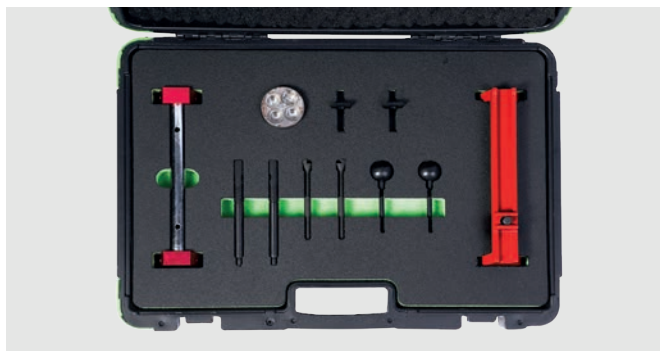

CÓDIGOS DE MOTOR

N20B16A
N20B20
N20B20A
N20B20B
N26B20
N26B20A

54444 141,00€

2.20 - 2 48

KIT DE BLOCO DE MOTOR A GASOLINA BMW M3 -S54