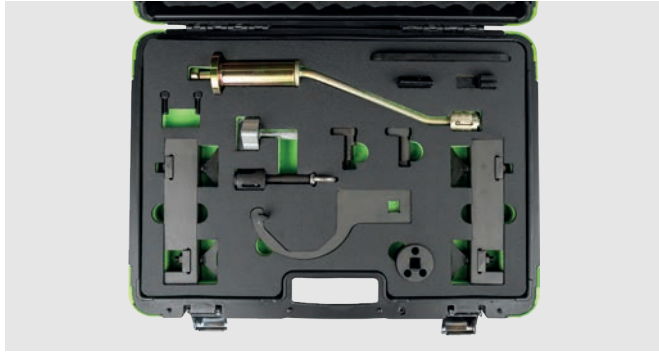

54465 204,00€

1.20 - 2 48

KIT DI MESSA IN FASE PER JAGUAR/LAND ROVER-3.0/5.0

MODELLO

JAGUAR: AJ133, F-TYPE, XF/XFR (X250), XJ/XJR (X351), XK/XKR (X150), JAGUAR X150 - XK (10MY), JAGUAR X250 - XF (10MY), JAGUAR X351 - XJ (10MY)
LAND ROVER: DISCOVERY 4 (2009-2013), RANGE ROVER SPORT (2009-), RANGE ROVER (2009-2017)

UTENSILI OEM

1303-1445	303-1448	303-1482
303-1447	303-1452	

CODICE MOTORE

AJ133	X150-XK
XF/XFR (X250)	X250-XF
XJ/XJR (X351)	X351-XJ
XK/XKR (X150)	

54846 239,00€

4.00 - 2 36