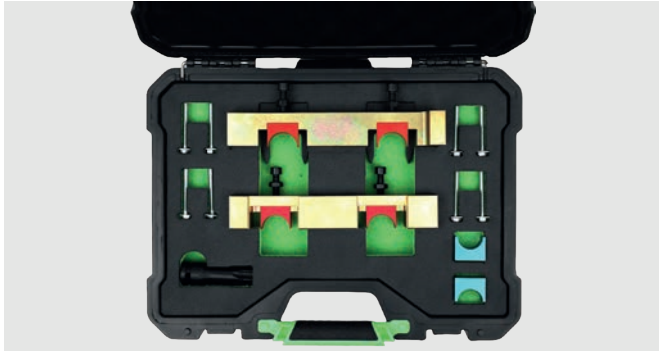

54417 161,00€

6.80 - 2 84

KIT DI MESSA IN FASE PER MERCEDES M133, M270, M274