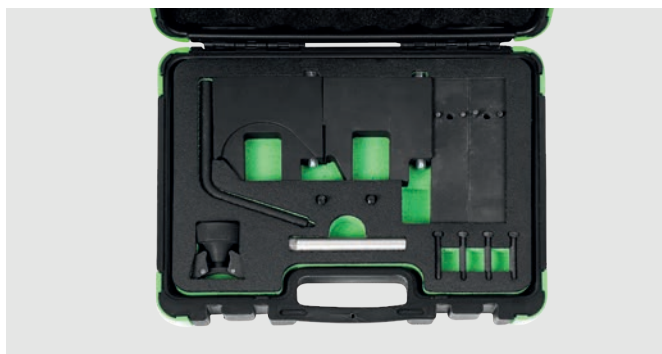

54445 111,00€

3.60 - 5 -

COFFRET DE CALAGE POUR BMW M3 S65