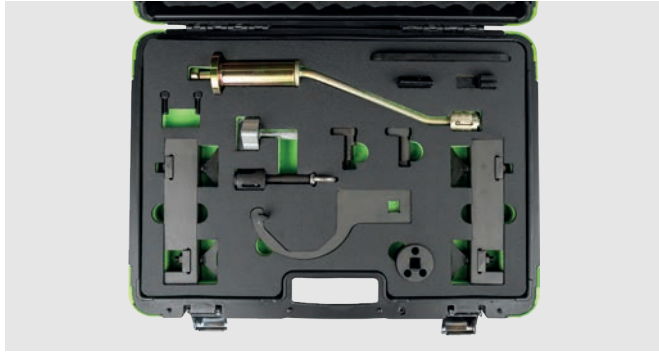

54465 204,00€

1.20 - 2 48

COFFRET DE CALAGE POUR JAGUAR/LAND ROVER-3.0/5.0

MARQUES

JAGUAR: AJ133, F-TYPE, XF/XFR (X250), XJ/XJR (X351), XK/XKR (X150), JAGUAR X150 - XK (10MY), JAGUAR X250 - XF (10MY), JAGUAR X351 - XJ (10MY)
LAND ROVER: DISCOVERY 4 (2009-2013), RANGE ROVER SPORT (2009-), RANGE ROVER (2009-2017)

OUTILS OEM

1303-1445	303-1448	303-1482
303-1447	303-1452	

CODES MOTEUR

AJ133	X150-XK
XF/XFR (X250)	X250-XF
XJ/XJR (X351)	X351-XJ
XK/XKR (X150)	

54846 239,00€

4.00 - 2 36