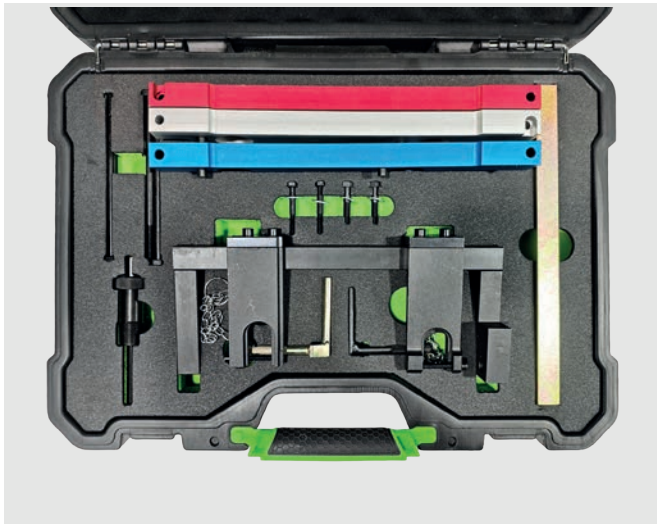

54402 212,00€

9.15 - 2 48

COFFRET DE CALAGE POUR BMW N51, N52, N53, N54, N55

MARQUES

BMW: X1 XDRIVE25I, XDRIVE28I (E84) 2009-2011, X3 SI, XDRIVE25I, XDRIVE30I (E83) 2006-2010, X3 XDRIVE28I (F25) 2011-2017, X4 XDRIVE35I, M40IX (F26) 2014-2018, X5 SI, XDRIVE30I (E70) 2006-2013, X5 XDRIVE35I (F15) 2013-2018, X6 XDRIVE35I (E71) 2008-2014, X6 XDRIVE35I (F16) 2015-2019, Z4 SDRIVE23I, SDRIVE30I, SDRIVE35I (E89) 2009-2017, Z4 SI (E85/86) 2006-2009, 1 SERIES M135I/XDRIVE (F20) 2012-2016, 1 SERIES 125I, 130I, 135I, M COUPE (E81/82/87/88) 2005-2014, 2 SERIES M235I/XDRIVE, M2 (F22/23)(F87) 2014-ON, 3 SERIES 323I, 325I, 330I, 335I (E90/91/92/93) 2005-2014, 3 SERIES 335I/XDRIVE, M3 (F30/31/34) (F80) 2012-2019, 4 SERIES 435I/XDRIVE, M4 (F32/33/36)(F82/83) 2013-2020, 5 SERIES 523I, 525I, 530I, XI/XDRIVE (E60/61) 2005-2010, 5 SERIES 523I, 528I, 530I (F10/11) 2010-2017, 6 SERIES 630I (E63/64) 2004-2011, 6 SERIES 640I/XDRIVE (F12/13/06) 2011-2018, 7 SERIES 730I (E65/66) 2005-2008, 7 SERIES 730I, 740I (F01/02/04) 2008-2015