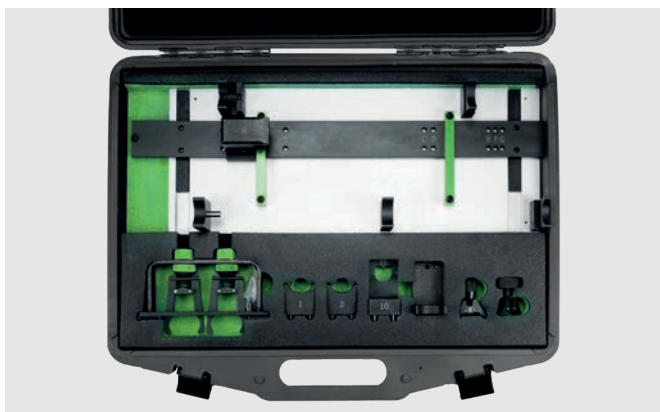

54407 417,00€

12.50 - 1 26

COFFRET DE CALAGE DE MONTAGE D'ARBRE À CAMES POUR VAG/PORSCHE

MARQUES

AUDI: A1 (10-15), A1 SPORTBACK (10-15), A3 (08-13), A3 CABRIOLET (08-13), A3 SPORTBACK (08-13), A4 (07-15), A4 ALLROAD (09-15), A4 CABRIOLET (05-09), A4 QUATTRO (05-15), A5 (08-15), A5 CABRIOLET (07-15), A5 COUPE (07-15), A5 SPORTBACK (09-15), A6 (08-14), A6 AL
 PORSCHE: CAYENNE (09-15), MACAN (14-15), PANAMERA (13-14)
 SEAT: ALHAMBRA (10-15), ALTEA/ALTEA XL (09-15), EXEO (09-13), IBIZA (09-15), LEON (09-15)
 SKODA: FABIA II (09-15), OCTAVIA II (08-15), PRAKTIK (10-12), PRAKTIK GREENLINE (10-15), RAPID (12-15), ROOMSTER (10-15), SUPERB II (08-15), SUPERB II GREENLINE (10-15), YETI (09-13), YETI GREENLINE (10-13)
 VOLKSWAGEN: BEETLE (11-15), BEETLE CC (12-15), CADDY/CADDY MAXI (09-15), EOS (08-15), GOLF V ESTATE (07-11), GOLF VI (08-13), GOLF VI BLUEMOTION (09-13), GOLF VI CABRIOLET (11-15), GOLF VI ESTATE (08-15), GOLF VII (13-15), GOLF PLUS (08-14), JETTA (08-15), PASSAT (08)