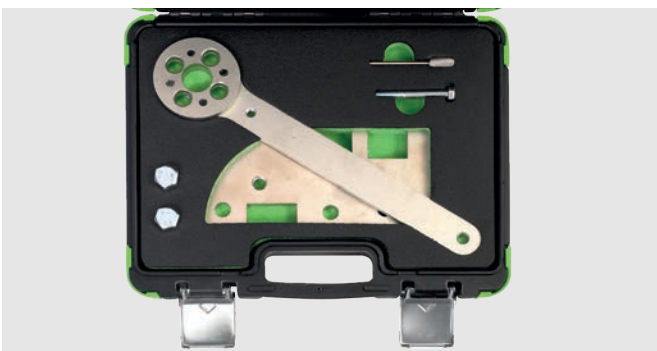

MARQUES

S60, S80, S90, V40, V60, V70, V90, XC40, XC60, XC70, XC90

OUTILS OEM

999 7233
999 7495

CODES MOTEUR

D4204T11	D4204T16	D4204T5	D4204T9
D4204T12	D4204T20	D4204T6	
D4204T13	D4204T23	D4204T7	
D4204T14	D4204T4	D4204T8