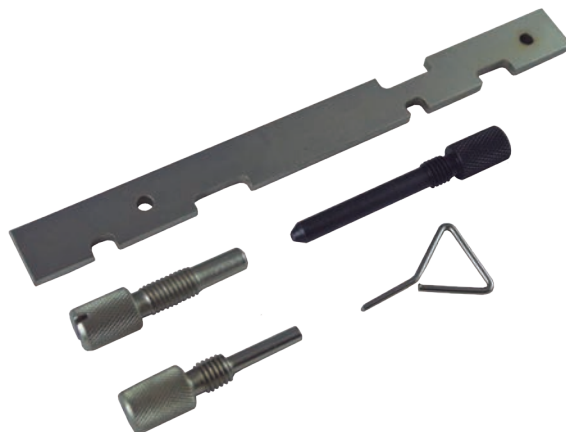

53324

12,50€

COFFRET DE CALAGE POUR FORD

MARQUES	FORD: B-MAX (15-17), C-MAX (07-10), COUGAR (98-01), FIESTA (95-17), FOCUS (98-11), FOCUS C-MAX (03-07), FUSION (02-12), GALAXY (06-15), MAVERICK (01-07), MONDEO (93-15), PUMA (97-02), S-MAX (06-15), TOURNEO CONNECT (02-06), TRANSIT (06-12), TRANSIT CONNECT (02-06). MAZDA: 121 ZG (95-00), 2 DY (02-07), 3 BK (03-09), 3 BL (09-15), 5 CR (05-10), 5 CW (10-12), 6 GG/GY (02-07), 6 GH (07-15), MPV LW (02-05), MX-5 NC (05-16), TRIBUTE EP (04-06). VOLVO: C30 (06-13), S40 (06-12), S80 (07-11), V50 (04-12).
OUTILS OEM	FORD: 303-1054, 303-507 (21-210), 303-620 (21-163), 303-574, 303-748, 303-376 (21-162B), 303-376B MAZDA: 49 JE01 061, 303-574, 49 JE02 061, 303-465, 49 JE01 054 VOLVO: 999 7152, 999 7151.
CODES MOTEUR	1.4 / 1.6