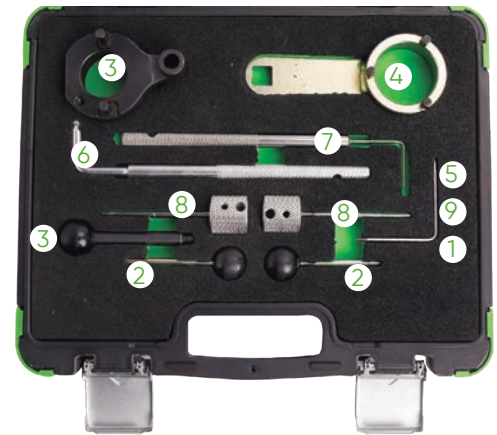

COFFRET DE CALAGE L'ARBRE DE DISTRIBUTION VAG 1.4, 1.6, 2.0 TDI COMMON RAIL

MARQUES	VOLKSWAGEN: GOLF ALLTRACK, GOLF SPORTSVAN, GOLF VII, GOLF VII KOMBI, PASSAT, POLO. AUDI: A1, A1 SPORTBACK, A3, A3 CABRIOLET, A3 LIMOUSINE, A3 SPORTBACK, TT, TT ROADSTER. SEAT: IBIZA, IBIZA V SPORTCOUPE, IBIZA V ST, LEON, LEON SC, LEON ST, TOLEDO IV. SKODA: FABIA, FABIA KOMBI, OCTAVIA, OCTAVIA COMBI, RAPID, RAPID SPACEBACK.
OUTILS OEM	OEM 3204 (1), OEM 3359 (2), OEM T10490 (3), OEM T10051 (4), OEM T10060A (5), OEM T10264 (6), OEM T10265 (7), OEM T10492 (8), OEM T40098 (9).
CODES MOTEUR	1.4, 1.6, 2.0 TDI CR CXXB, DBKA, DCXA, GGLE, CKFB, CKFC, CLHA, CLHB, CNHA, CNHC, CRBD, CRFA, CRFC, CRKA, CRKB, CRLB, CRLC, CRMB, CRUA, CRVA, CRVC, CSUA, CSUB, CUNA, CUPA, CUSA, CUSB, CUTA, CUUD, CXEB, DBKA, DCXA, DCZA, DFSD.