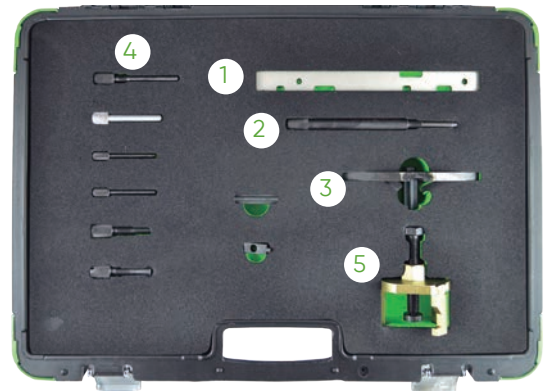

MARQUES	FORD: COURIER (00-02), C-MAX (03-10), FIESTA (02-11), FOCUS (98-11), FUSION (02-11), GALAXY (06-10), KUGA (06-10), MONDEO (07-10), S-MAX (06-10), TOURNEO CONNECT (02-13), TRANSIT CONNECT (02-13) PEUGEOT: BIPPER (08-10) DISPATCH / JUMPY III (07-12) EXPERT III (07-12) NEMO (08-10) PARTNER I / II (05-11) PARTNER III (08-16) 107 (05-10) 1007 (05-10) 206 (01-12) 206+ (09-13) 206 CC (05-07) 207 (06-13) 207 CC (07-15) 208 (11-15) 307 (01-08) 308 (07-15) 308 CC (09-15) 407 (05-11) 508 (04-15) 2008 (13-15) 3008 (09-15) 4008 (12-15) 5008 (09-15). MAZDA: 2 (02-15), 3 (09-14) CITROËN: C1 (05-10), C2 (03-10), C3 I / II (02-10), C3 III (10-15), C3 PLURIEL (04-10), C3 PICASSO (09-12), C4 (04-11), C4 II (11-15), C4 PICASSO (06-12), C4 GRAND PICASSO (10-12), DS3 (09-12), DS4 (11-12), DS5 (12-15), C5 II (04-08), C5 III (04-12), XSARA II (02-04), XSARA PICASSO (04-10)
OUTILS OEM	FORD: 303-376B (1), 303-193 (2), 303-393 (3), 303-732 (4), 303-651 (5), 303-393/01, 303-1059, 303-734, 303-735, MAZDA: 303-732, 303-734, 303-735. PSA: 0194-A, 0194-C, 0194B.
CODES MOTEUR	1.4D TDCi/Hdi: DV4TD(8HT), DV4TD(8HX), DV4TD(8HZ), DV4TD(8HW), DV4TED4(8HX), DVTED4(8HV), DV4TED4(8HY), DV4C(8HP), DV4C(8HR), DV4TED(8HS), F6JA, F6JB, F6JC. 1.6D TDCi/HDi: DV6TED4(9HZ), DV6ATED4(9HX), DV6TED4(9HY), DV6DTED(9HP), DV6C(9HR), DV6CATED(9HX), DV6C(9HL), DV6TED(9HP), DV6ATED(9HY), DVTED4(9HV), DV6TED4(9HX), DV6C(9HD), DV6C(BHX), DV6C(BHZ), DV6(9HR), DV6BTED4(9HW), DV6DTED(9HJ), DV6ETED(9HN), DV6ATED4BU(9HS), DV6BTED4(9HT), DV6BUTED4(9HT), DV6TED4B(9HV), DV6UTED4(9HX), DV6TED(9HD), DV6UTED4(9HU), DV6D(9HP), DV6TED4(9HV), DV6C(9HD), DV6TED4(9HW), DV6AT(9HX), DV6ATED(9HX), DV6CTED(9HC), DV6AUTED4(9HX), DV6TED4B, DV6DTED(9HF), HHJA, HHJB, G8DA, G8DB, HHDA, HHDB, MZ-CD, Y6. 1.8D TDCi/HDi: BHPA, C9DA/B, FFBA, G6DA, G6DB, G6DC, HCPA, HCBP, KKDA, P7PA, P9PA, R2PA, R3PA, RWPA. 1.8c: C9DC, RTN, RTQ. 1.8d Tdi: C9DA/B, C9DC. 2.0D TDCi/HDi: AZWA, G6DA, G6DB, G6DC, RHE(DW10CTED4), QXWA, QXWB.