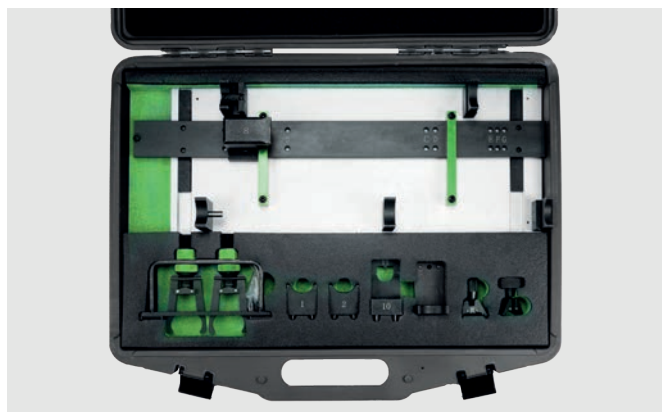

54407 417,00€

12.50 - 1 26

JUEGO DE HERRAMIENTAS DE MONTAJE DE ÁRBOL DE PARA GRUPO VAG/PORSCHE

APLICACIÓN

AUDI: A1 (10-15), A1 SPORTBACK (10-15), A3 (08-13), A3 CABRIOLET (08-13), A3 SPORTBACK (08-13), A4 (07-15), A4 ALLROAD (09-15), A4 CABRIOLET (05-09), A4 QUATTRO (05-15), A5 (08-15), A5 CABRIOLET (07-15), A5 COUPE (07-15), A5 SPORTBACK (09-15), A6 (08-14), A6 AL  
 PORSCHE: CAYENNE (09-15), MACAN (14-15), PANAMERA (13-14)  
 SEAT: ALHAMBRA (10-15), ALTEA/ALTEA XL (09-15), EXEO (09-13), IBIZA (09-15), LEON (09-15)  
 SKODA: FABIA II (09-15), OCTAVIA II (08-15), PRAKTIK (10-12), PRAKTIK GREENLINE (10-15), RAPID (12-15), ROOMSTER (10-15), SUPERB II (08-15), SUPERB II GREENLINE (10-15), YETI (09-13), YETI GREENLINE (10-13)  
 VOLKSWAGEN: BEETLE (11-15), BEETLE CC (12-15), CADDY/CADDY MAXI (09-15), EOS (08-15), GOLF V ESTATE (07-11), GOLF VI (08-13), GOLF VI BLUEMOTION (09-13), GOLF VI CABRIOLET (11-15), GOLF VI ESTATE (08-15), GOLF VII (13-15), GOLF PLUS (08-14), JETTA (08-15), PASSAT (08)