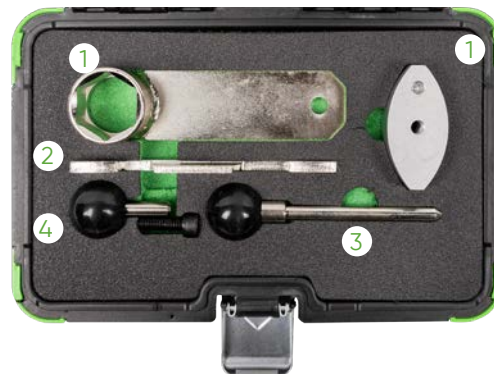

54200

56,00€

KIT DE CALADO PARA PORSCHE

MARCAS	911 (2001 - 2008), BOXSTER (2002 - 2011), CAYMAN (2006 - 2009)
HERRAMIENTAS OEM	9685 (1), 9686 (2), 9595 (3), 9595/1 (4)
CÓDIGOS DE MOTOR	M96/03, M96/05, M96/23, M96/25, M97/20, M96/24, M96/26, M97/01, M97/21, M97/22.