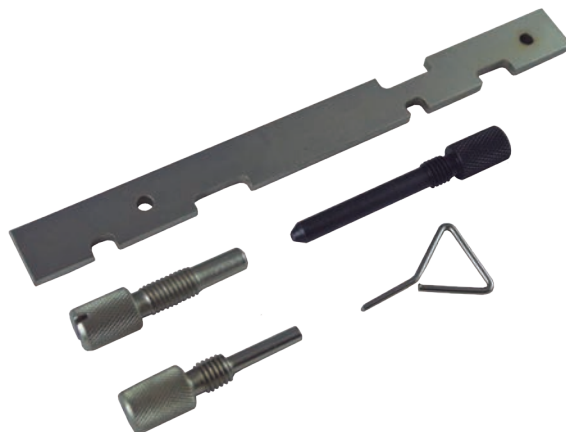

53324

12,50€

KIT DE CALADO FORD

MARCAS	FORD: B-MAX (15-17), C-MAX (07-10), COUGAR (98-01), FIESTA (95-17), FOCUS (98-11), FOCUS C-MAX (03-07), FUSION (02-12), GALAXY (06-15), MAVERICK (01-07), MONDEO (93-15), PUMA (97-02), S-MAX (06-15), TOURNEO CONNECT (02-06), TRANSIT (06-12), TRANSIT CONNECT (02-06). MAZDA: 121 ZG (95-00), 2 DY (02-07), 3 BK (03-09), 3 BL (09-15), 5 CR (05-10), 5 CW (10-12), 6 GG/GY (02-07), 6 GH (07-15), MPV LW (02-05), MX-5 NC (05-16), TRIBUTE EP (04-06). VOLVO: C30 (06-13), S40 (06-12), S80 (07-11), V50 (04-12).
HERRAMIENTAS OEM	FORD: 303-1054, 303-507 (21-210), 303-620 (21-163), 303-574, 303-748, 303-376 (21-162B), 303-376B MAZDA: 49 JE01 061, 303-574, 49 JE02 061, 303-465, 49 JE01 054 VOLVO: 999 7152, 999 7151.
CÓDIGOS DE MOTOR	1.4 / 1.6