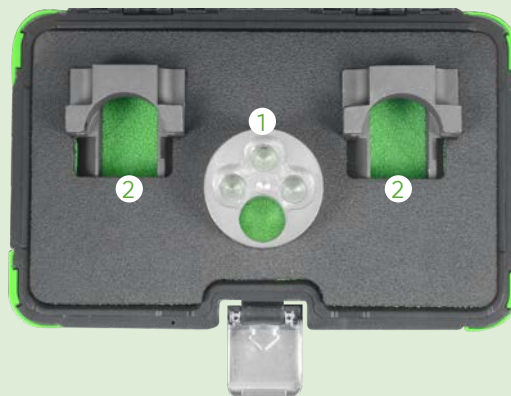

KIT DE CALADO MERCEDES M651

MARCAS	GLA X156 200/220 CDI, GLK X 204 200/220/250 CDI, ML W166 250, SLK R172 250 CDI, SPRINTER W906 210/310/510/213/313 CDI, SPRINTER W906 513/216/316/416/516 CDI, V-CLASS W/V 639 2.0/2.2 CDI, VITO W/V 639 110/113/116 CDI MERCEDES-BENZ: A-CLASS W176 180/200/220 CDI, B-CLASS W246 200/220 CDI, C-CLASS W/S/C 204 180/200/220/250 CDI, CLA C117 200/220 CDI, CLD C/X 218 220/250, E-CLASS W/S 212 200/220/250 CDI E-CLASS C/A 207 220/250 CDI, E-CLASS W212 250/300 BLUETEC
HERRAMIENTAS OEM	651589004000 (1) 651589014000 (2)
CÓDIGOS DE MOTOR	1,8 651.901 2,1 651.900 651.910 651.911 651.912 651.913 651.916 651.921 651.922 651.924 651.925 651.930 651.940 651.950 651.955 651.956 651.957 651.958 651.960 651.961 651.980