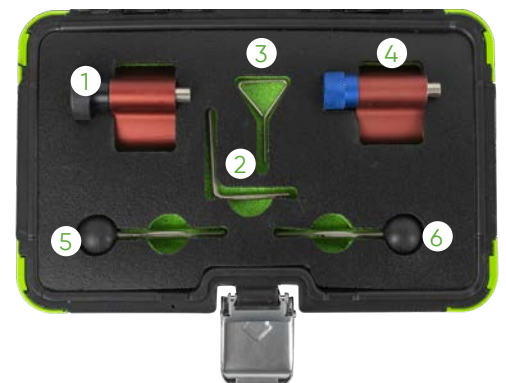

MARCAS	<u>DODGE:</u> CALIBER (06-11) <u>FORD:</u> GALAXY (02-06) <u>MITSUBISHI:</u> GRANDIS (05-10), LANCER (05-10), OUTLANDER (07-10). <u>SEAT:</u> ALHAMBRA (00-15), ALTEA/ALTEA XL (04-15), CORDOBA (02-09), IBIZA (02-15), LEON (00-13), TOLEDO (04-11). <u>SKODA:</u> FABIA (00-14), FABIA II (07-15), OCTAVIA (00-10), OCTAVIA II (04-15), PRACTIK (10-15), RAPID (11-15), ROOMSTER (07-15), SUPERB (02-08), SUPERB II (08-15), YETI (09-14). <u>AUDI:</u> A1 (10-15), A2 (00-06), A3 (01-13), A4/ALLROAD (01-16), A5 (08-15), A6 (11-14), TT (08-14), Q3 (11-15), Q5 (08-15), A6 (10-14). <u>VOLKSWAGEN:</u> AMAROK (10-16), BEETLE (02-15), BORA (02-08), CADDY/MAXI (03-15), EOS (06-15), FOX (05-11), GOLF (02-15), GOLF PLUS (05-14), JETTA (05-15), LUPO (02-05), PASSAT/CC (02-15), POLO (99-14), SCIROCCO (08-14), SHARAN (02-15), TIGUAN (07-15), TOURAN (03-15), TRANSPORTER (03-17).
HERRAMIENTAS OEM	<u>DODGE:</u> 9882, 9883. <u>FORD:</u> 310-085/23-059, 303-1054. <u>MITSUBISHI:</u> MB995206, MB995208, MB995209. <u>VAG:</u> T10100 (4), T10050 (1), 3359 (3/6)/T20102, T10115 (3), T10060A (2)/T40098, T20167.
CÓDIGOS DE MOTOR	1.2D TDi CR: CFWA. 1.4D TDi PD: AMF, BAY, BMS, BNM, BNV, BWB. 1.6D TDi CR: CAYA, CAYB, CAYC, CAYD, CAYE, CLNA. 1.9D TDi PD: AJM, ANU, ARL, ASZ, ATD, AUY, AVB, AVF, AVQ, AWX, AXB, AXC, AXR, BJB, BKC, BLS, BLT, BMT, BPZ, BRM, BRR, BRS, BRU, BSU, BSV, BSW, BTB, BVK, BXE, BXF, BXJ. 2.0D TDi CR/TDi PD: AZV, BDJ, BDK, BEW, BGW, BHW, BKD, BKP, BKQ, BLB, BMA, BMM, BMN, BMP, BMR, BNA, BPW, BRA, BRC, BRD, BRE, BRF, BRT, BSS, BST, BSY, BUY, BUZ, BVA, BVE, BVF, BVG, BVH, BWC, BWV, CAAA, CAAB, CAAC, CAAD, CAAE, CAGA, CAGB, CAGC, CAHA, CAHB, CBAA, CBAB, CBAC, CBBA, CBBD, CBDA, CBDB, CBDC, CBEA, CCHA, CCHB, CDBA, CDCA, CEGB, CFCA, CFFA, CFFB, CFFD, CFFE, CFGB, CFGC, CFHA, CFHB, CFHC, CFHD, CFHE, CFHF, CFJA, CGLA, CGLB, CGLC, CGLD, CJAA, CJCA, CJC, CJCC, CLCA, CLCB, CLJA, CLLA, CNEA, ECD, ECD/BSY, ECD/BYL, ECE/BWD.