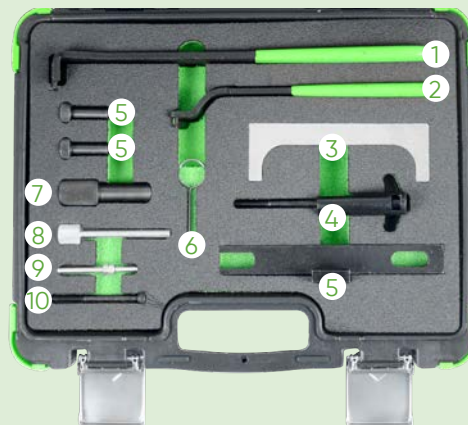

54408

46,00€

N

KIT DE CALADO VAG DIESEL 1.7, 1.9, SDI, TDI

MARCAS	AUDI: A3, A4, A6, CABRIOLET, SEAT: ALHAMBRA, AROSA, CORDOBA, IBIZA, INCA, LEON, TOLEDO, SKODA: FELICIA, OCTAVIA VW: BORA, CADDY, FOX, GOLF, LT, LUPO, PASSAT, POLO, SHARAN, TRANSPORTER, VENTO
HERRAMIENTAS OEM	T1020 (1), 2587 (2), 2065A (3), T20044 (4), T10098 (5), T40011 (6), 2064 (7), T3359 (8), T10092 (9), M5x60M (10)
CÓDIGOS DE MOTOR	1.7TDI/SDI: AHB, AHG, AKU, AKW 1.9TDI/SDI: 1X, 1Y, 1Z, ABL, AAZ, AEF, AEY, AFF, AFN, AGD, AHF, AHH, AHU, AGP, AGR, ALE, ALH, AQM, ASV, ASY, ASX, AVG, AYQ 2.4D: 1G, 1S, DW, DV, ACL, ACT