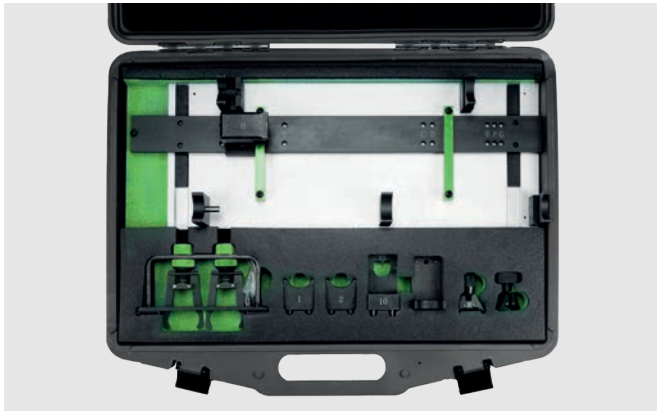

54407 417,00€

12.50 - 1 26

NOCKENWELLENMONTAGESATZ FÜR VAG/PORSCHE

MODELLE

AUDI: A1 (10-15), A1 SPORTBACK (10-15), A3 (08-13), A3 CABRIOLET (08-13), A3 SPORTBACK (08-13), A4 (07-15), A4 ALLROAD (09-15), A4 CABRIOLET (05-09), A4 QUATTRO (05-15), A5 (08-15), A5 CABRIOLET (07-15), A5 COUPE (07-15), A5 SPORTBACK (09-15), A6 (08-14), A6 AL
 PORSCHE: CAYENNE (09-15), MACAN (14-15), PANAMERA (13-14)
 SEAT: ALHAMBRA (10-15), ALTEA/ALTEA XL (09-15), EXEO (09-13), IBIZA (09-15), LEON (09-15)
 SKODA: FABIA II (09-15), OCTAVIA II (08-15), PRAKTIK (10-12), PRAKTIK GREENLINE (10-15), RAPID (12-15), ROOMSTER (10-15), SUPERB II (08-15), SUPERB II GREENLINE (10-15), YETI (09-13), YETI GREENLINE (10-13)
 VOLKSWAGEN: BEETLE (11-15), BEETLE CC (12-15), CADDY/CADDY MAXI (09-15), EOS (08-15), GOLF V ESTATE (07-11), GOLF VI (08-13), GOLF VI BLUEMOTION (09-13), GOLF VI CABRIOLET (11-15), GOLF VI ESTATE (08-15), GOLF VII (13-15), GOLF PLUS (08-14), JETTA (08-15), PASSAT (08)