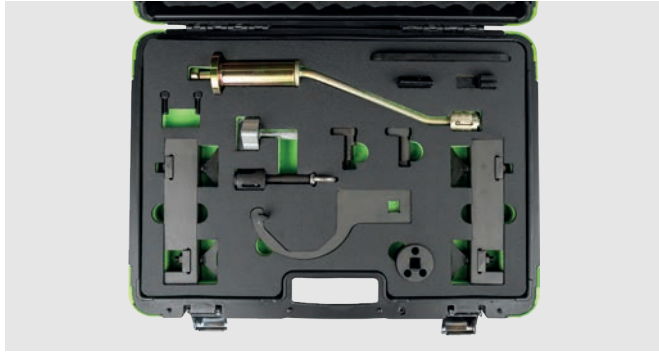

54465 204,00€

1.20 - 2 48

MOTOR-EINSTELLWERKZEUG SATZ FÜR JAGUAR/LAND ROVER-3.0/5.0

MODELLE

JAGUAR: AJ133, F-TYPE, XF/XFR (X250), XJ/XJR (X351), XK/XKR (X150), JAGUAR X150 - XK (10MY), JAGUAR X250 - XF (10MY), JAGUAR X351 - XJ (10MY)
LAND ROVER: DISCOVERY 4 (2009-2013), RANGE ROVER SPORT (2009-), RANGE ROVER (2009-2017)

OEM WERKZEUG

1303-1445	303-1448	303-1482
303-1447	303-1452	

MOTORCODES

AJ133	X150-XK
XF/XFR (X250)	X250-XF
XJ/XJR (X351)	X351-XJ
XK/XKR (X150)	

54846 239,00€

4.00 - 2 36