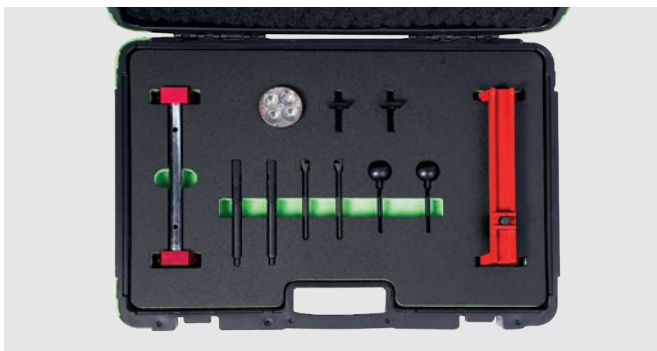

MOTORCODES

N20B16A
N20B20
N20B20A
N20B20B
N26B20
N26B20A

54444 141,00€

2.20 - 2 48

BMW M3 -S54 BENZIN MOTORENBLOCK-SATZ