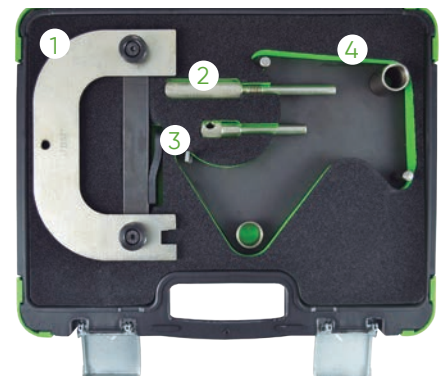

MOTOREINSTELLUNG WERKZEUG SET RENAULT

MODELLE	RENAULT: CLIO, LAGUNA, MEGANE
OEM WERKZEUG	MOT1496 (1), MOT1489 (2), MOT861/1863 (3), MOT1490(4)
MOTORCODES	K4J, K4M, F4P, F4R.