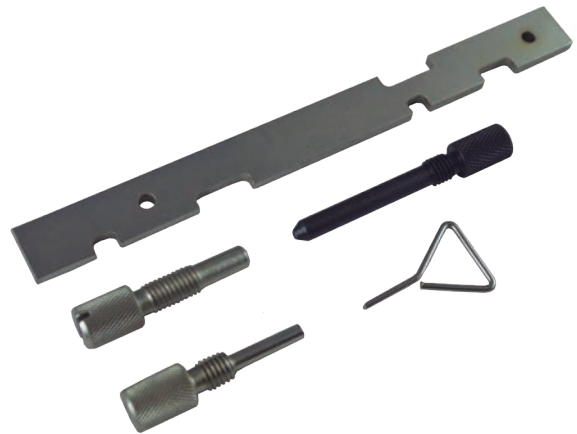

53324

12,50€

MOTOREINSTELLUNG WERKZEUG SET FORD

MODELLE	FORD: B-MAX (15-17), C-MAX (07-10), COUGAR (98-01), FIESTA (95-17), FOCUS (98-11), FOCUS C-MAX (03-07), FUSION (02-12), GALAXY (06-15), MAVERICK (01-07), MONDEO (93-15), PUMA (97-02), S-MAX (06-15), TOURNEO CONNECT (02-06), TRANSIT (06-12), TRANSIT CONNECT (02-06). MAZDA: 121 ZG (95-00), 2 DY (02-07), 3 BK (03-09), 3 BL (09-15), 5 CR (05-10), 5 CW (10-12), 6 GG/GY (02-07), 6 GH (07-15), MPV LW (02-05), MX-5 NC (05-16), TRIBUTE EP (04-06). VOLVO: C30 (06-13), S40 (06-12), S80 (07-11), V50 (04-12).
OEM WERKZEUG	FORD: 303-1054, 303-507 (21-210), 303-620 (21-163), 303-574, 303-748, 303-376 (21-162B), 303-376B MAZDA: 49 JE01 061, 303-574, 49 JE02 061, 303-465, 49 JE01 054 VOLVO: 999 7152, 999 7151.
MOTORCODES	1.4 / 1.6