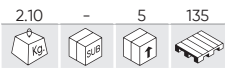

53279

97,00€

MOTOREINSTELLUNG WERKZEUG SET VW/AUDI 1.8, 2.0, TSI, TFSI

MODELLE	AUDI: A3 (96-09), A4 (94-09), A6 (95-11), S3 (99-13), TT (98-14). SEAT: ALHAMBRA (97-10), ALTEA/ALTEA XL (06-09), CORDOBA (99-02), EXEO (09-10), IBIZA (99-02), LEON (99-13), TOLEDO (99-09). SKODA: OCTAVIA/OCTAVIA TOUR (98-10), OCTAVIA II (04-09). VOLKSWAGEN: BEETLE (99-11), BORA (97-04), EOS (06-10), GOLF (97-12), GOLF PLUS (05-09), JETTA (05-09), PASSAT (96-10), SCIROCCO (09-14), SHARAN (97-10), TOURAN (03-09).
OEM WERKZEUG	T10020 (1), T10252 (2), T10092 (3), T10115 (4), T40011 (4), 3366 (5), T10060 (6)
MOTORCODES	1.8: ADR, AFY, AGN, AJP, APG, APT, AQE, ARG, ARH, AVV. 1.8T: AEB, AGU, AJH, AJL, AJQ, AMK, AMU, ANB, APP, APU, APX, APY, AQA, AQX, ARX, ARY, ARZ, AUM, AUQ, AVC, AWC, AWT, AWU, AYP, BAM, BFV, BVP, BVR. 2.0 FSI: AXW, BHD, BLR, BLX, BLY, BMB, BVX, BVI, BVZ. 2.0 TFSI/S/R/TSI: AXX, BPI, BWA, BGB, BPG, BPJ, BUL, BWE, BWT, BYK, BHZ, BZC, BWJ, BYD, CDLA, CDLB, CDLC, CDLD, CDLF, CDMA.