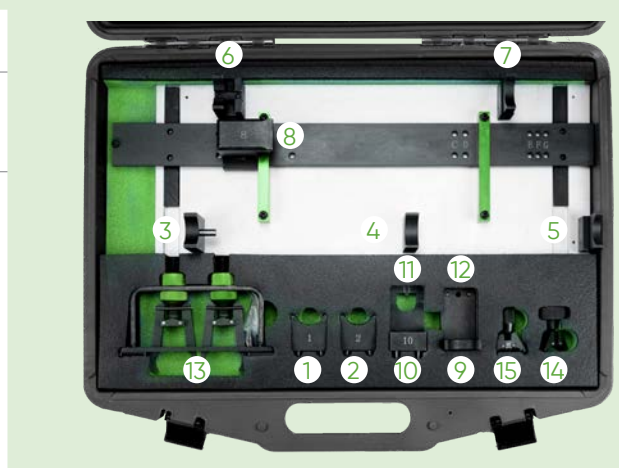

NOCKENWELLENMONTAGESATZ FÜR VAG/PORSCHE

MODELLE	AUDI, PORSCHE, SEAT, SKODA, VOLKSWAGEN 1.2 - 1.6 - 2.0 - 2.7 - 3.0 - 4.0 - 4.2 COMMON RAIL
OEM WERKZEUG	T40094, T40094/1 (1), T40094/2 (2), T40094/3 (3), T40094/4 (4), T40094/5 (5), T40094/6 (6), T40094/7 (7), T40094/8 (8), T40094/9 (9), T40094/10 (10), T40094/11 (11), T40094/12 (12), T40095 (13), T40096 (14), T40096/1 (15)
MOTORCODES	ASB, ASE, BKN, BKS, BMK, BNG, BPP, BSG, BTR, BUG, BUN, BVN, CAAA, CAAB, CAAC, CAAD, CAAE, CAGA, CAGB, CAGC, CAHA, CAHB, CAMA, CAMB, CANA, CANB, CANC, CAND, CAPA, CARA, CASA, CASB,CASC, CASD, CATA, CAYA, CAYB, CAYC, CAYD, CAYE, CBAA, CBAB, CBAC, CBBA, CBBB, CBDA, CBDB, CBDC, CCFA, CCFC, CCHA, CCHB, CCLA, CCMA, CCWA, CCWB, CDBA, CDCA, CDSB, CDTA, CDTB, CDUC, CDUD, CDYA, CDYB, CDYC, CEGA, CEXA, CFCA, CFFA, CFFB, CFFD, CFFE, CFGB, CFGC, CFGD, CFHA, CFHB, CFHC, CFHD, CFHE, CFHF, CFJA, CFWA, CGKA, CGKB, CGLA, CGLB, CGLC, CGLD, CGLE, CGQB, CJAA, CJCA, CJCB, CJCC, CJCD, CJGA, CJGC, CJGD, CJMA, CKDA, CKTB, CKTC, CKUB, CKUC, CKVB, CKVC, CLAA, CLAB, CLCA, CLCB, CLJA, CLLA, CLNA, CLZB, CMEA, CMFA, CMFB, CMGB, CMHA, CNEA, CNFA, CNRB, CRCA,CSHA, M05/9D(CAS), M05/9E, M05/9E(CRCA), M05/9E(CRCB)