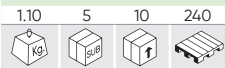

SCHWUNGRAD-/KURBELWELLENRIEMENSCHLEIBEN-VERRIEGELUNGSSATZ FÜR BMW/MINI

MODELLE	MINI HATCH (14-21), CABRIOLET (16-19), CLUBMAN (15-19), COUNTRYMAN (17-19)
OEM WERKZEUG	11 6 480 (1) 11 9265 (2) 11 4 180 (3) 11 9 810 (4) 11 9 811 (4)
MOTORCODES	BMW: 116i (15-19), 116d (15-19), 118d (15-19), 120d (15-19), 125d (15-19), M140i (16-19), 214d (15-19), 216i (18-19), 216d (14-20), 218d (17-19), 218i (15-21), 220d, (14-20), 225d (15-20), M240i (16-19), 316d (15-19), 318i (15-19), 320d (15-19), X1 (15-20), X2 (18-19), X3 (14-18), X4 (17-20), X5 (15-18), i8 (14-18) 325d (16-20),330i (15-20), 340i (15-19), 418i (15-20), 420d (15-20), 425d (16-18), 430i (16-20),440i (16-19), 518d (14-17), 525d (17-20), 530i (17-18), 540i (17-19), 620d (18-20), 630i (17-19), 640i (17-19), 725d (16-19), 730i, (15-19), 740i (15-19)