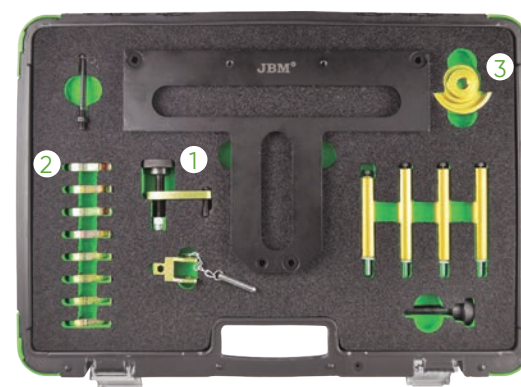

MOTOREINSTELLUNG WERKZEUG SET BMW N42, N46 1.8, 2.0

MODELLE	BMW 1 SERIES: 118I E81/82/87/88 (04-14), 120I E81/82/87/88 (04-14). BMW 3 SERIES: 316I/TI COMPACT E46 (01-07), 318I/TI COMPACT E46 (01-07), 318I, E90/91/92/93 (05-12), 320I (E90/91/92/93 (05-14). BMW 5 SERIES: 520I E60/61 (07-10). BMW X SERIES: X1 E84 SDRIVE 18I (10-12), X1 E84 XDRIVE 18I (10-12), X3 E83 2.0 (05-10). BMW Z SERIES: Z4 2.0 E85/86 (04-09).
OEM WERKZEUG	119190 (1), 119310 (2), 119302 (3)
MOTORCODES	2.0: N42 B18A, N42 B20A, N46 B18, N46 B20, N46 B20B, N46T B20, N46T B20B, N46T B20BD, N46T B20BZ, N46T B20O2, N46T B2O2