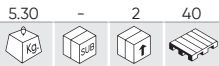

53276

160,00€

MOTOREINSTELLUNG WERKZEUG SET AUDI / SKODA

MODELLE	MOTOR AUDI, VW: V6 2.0, 2.8, 3.0T FSI. AUDI Q5: 2.0, A6L 2.8, 3.0T.
OEM WERKZEUG	3418 (1), 3458 (2), T10100 (3), T10123 (4), T10121 (5), 3242 (6), 3551 (8), T10020 (9), T10098 (10), 3078 (12), 2064 (13), 3369 (14), T10092 (15), T40011 (17), 2065A (18), T10016 (19), 3359 (20), T10008 (21), T10050 (22) T10265 (23), T10264 (24), T10060A (25), T10120 (27), 3366 (28)
MOTORCODES	2.0, 2.8, 3.0