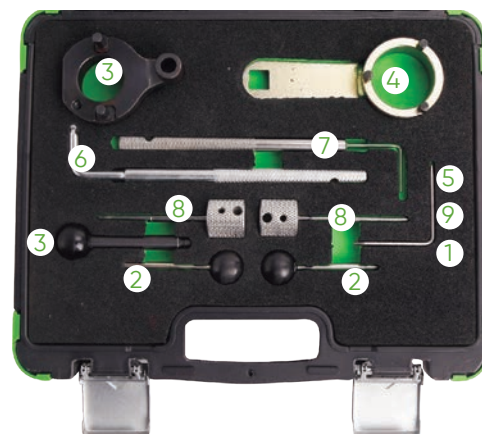

NOCKENWELLENEINSTELLUNGS SET VAG 1.4, 1.6, 2.0 TDI COMMON RAIL

MODELLE	VOLKSWAGEN: GOLF ALLTRACK, GOLF SPORTSVAN, GOLF VII, GOLF VII KOMBI, PASSAT, POLO. AUDI: A1, A1 SPORTBACK, A3, A3 CABRIOLET, A3 LIMOUSINE, A3 SPORTBACK, TT, TT ROADSTER. SEAT: IBIZA, IBIZA V SPORTCOUPE, IBIZA V ST, LEON, LEON SC, LEON ST, TOLEDO IV. SKODA: FABIA, FABIA KOMBI, OCTAVIA, OCTAVIA COMBI, RAPID, RAPID SPACEBACK.
OEM WERKZEUG	OEM 3204 (1), OEM 3359 (2), OEM T10490 (3), OEM T10051 (4), OEM T10060A (5), OEM T10264 (6), OEM T10265 (7), OEM T10492 (8), OEM T40098 (9).
MOTORCODES	1.4, 1.6, 2.0 TDI CR CXXB, DBKA, DCXA, GGLE, CKFB, CKFC, CLHA, CLHB, CNHA, CNHC, CRBD, CRFA, CRFC, CRKA, CRKB, CRLB, CRLC, CRMB, CRUA, CRVA, CRVC, CSUA, CSUB, CUNA, CUPA, CUSA, CUSB, CUTA, CUUD, CXEB, DBKA, DCXA, DCZA, DFSD.