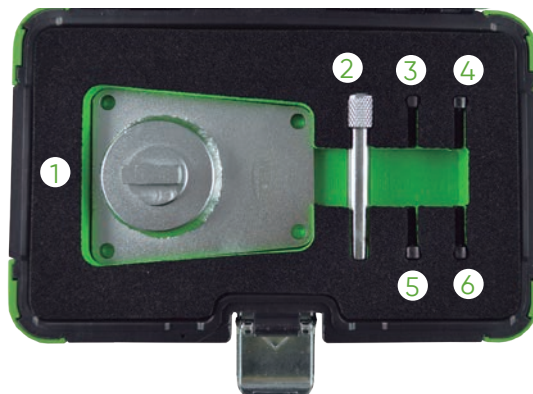

MOTOREINSTELLUNG WERKZEUG SET OPEL / VAUXHALL / CHEVROLET 2,0CDI

MODELLE	OPEL VAUXHALL CHEVROLET
OEM WERKZEUG	EN-48245 (1), EN-48246 (2), 205083060 (3) (4) (5) (6)
MOTORCODES	OPEL / VAUXHALL: Z20DM, Z20DMH CHEVROLET: LLWZ20DMH, RA 420 , Z20SI, Z 20S3, Z 20S4, Z 20S5