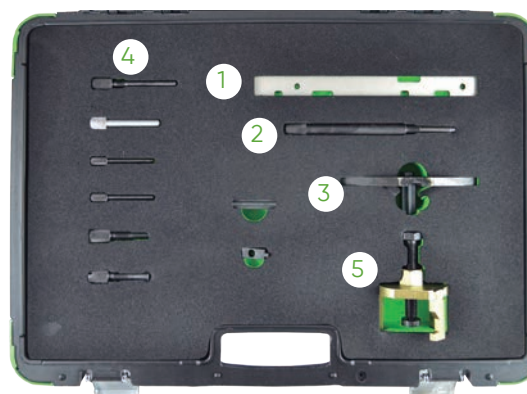

MODELLE	FORD: COURIER (00-02), C-MAX (03-10), FIESTA (02-11), FOCUS (98-11), FUSION (02-11), GALAXY (06-10), KUGA (06-10), MONDEO (07-10), S-MAX (06-10), TOURNEO CONNECT (02-13), TRANSIT CONNECT (02-13) PEUGEOT: BIPPER (08-10) DISPATCH / JUMPY III (07-12) EXPERT III (07-12) NEMO (08-10) PARTNER I / II (05-11) PARTNER III (08-16) 107 (05-10) 1007 (05-10) 206 (01-12) 206+ (09-13) 206 CC (05-07) 207 (06-13) 207 CC (07-15) 208 (11-15) 307 (01-08) 308 (07-15) 308 CC (09-15) 407 (05-11) 508 (04-15) 2008 (13-15) 3008 (09-15) 4008 (12-15) 5008 (09-15). MAZDA: 2 (02-15), 3 (09-14) CITROËN: C1 (05-10), C2 (03-10), C3 I / II (02-10), C3 III (10-15), C3 PLURIEL (04-10), C3 PICASSO (09-12), C4 (04-11), C4 II (11-15), C4 PICASSO (06-12), C4 GRAND PICASSO (10-12), DS3 (09-12), DS4 (11-12), DS5 (12-15), C5 II (04-08), C5 III (04-12), XSARA II (02-04), XSARA PICASSO (04-10)
OEM WERKZEUG	FORD: 303-376B (1), 303-193 (2), 303-393 (3), 303-732 (4), 303-651 (5), 303-393/01, 303-1059, 303-734, 303-735, MAZDA: 303-732, 303-734, 303-735. PSA: 0194-A, 0194-C, 0194B.
MOTORCODES	1.4D TDCi/Hdi: DV4TD(8HT), DV4TD(8HX), DV4TD(8HZ), DV4TD(8HW), DV4TED4(8HX), DVTED4(8HV), DV4TED4(8HY), DV4C(8HP), DV4C(8HR), DV4TED(8HS), F6JA, F6JB, F6JC. 1.6D TDCi/HDi: DV6TED4(9HZ), DV6ATED4(9HX), DV6TED4(9HY), DV6DTED(9HP), DV6C(9HR), DV6CATED(9HX), DV6C(9HL), DV6TED(9HP), DV6ATED(9HY), DVTED4(9HV), DV6TED4(9HX), DV6C(9HD), DV6C(BHX), DV6C(BHZ), DV6(9HR), DV6BTED4(9HW), DV6ETED(9HJ), DV6ETED(9HN), DV6ATED4BU(9HS), DV6BTED4(9HT), DV6BUTED4(9HT), DV6TED4B(9HV), DV6UTED4(9HX), DV6TED(9HD), DV6UTED4(9HU), DV6D(9HP), DV6TED4(9HV), DV6C(9HD), DV6TED4(9HW), DV6AT(9HX), DV6ATED(9HX), DV6CTED(9HC), DV6AUTED4(9HX), DV6TED4B, DV6DTED(9HF), HHJA, HHJB, G8DA, G8DB, HHDA, HHDB, MZ-CD, Y6. 1.8D TDCi/HDi: BHPA, C9DA/B, FFBA, G6DA, G6DB, G6DC, HCPA, HCBP, KKDA, P7PA, P9PA, R2PA, R3PA, RWPA. 1.8c: C9DC, RTN, RTQ. 1.8d Tdi: C9DA/B, C9DC. 2.0D TDCi/HDi: AZWA, G6DA, G6DB, G6DC, RHE(DW10CTED4), QXWA, QXWB.