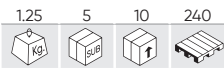

53269

50,00€

MOTOREINSTELLUNG WERKZEUG SET BMW N47, N47S, N57

MODELLE	BMW 1 SERIES: 116D E81/82/87/88 (08-12), 118D E81/82/87/88 (07-14), 120D E81/82/87/88 (07-14), 123D E81/82/87/88 (07-14). BMW 2 SERIES: 218D (11-14), 220D (11-14), 225D (11-14). BMW 3 SERIES: 316D E90/91/92/93 (09-12), 318D E90/91/92/93 (07-12), 320D E90/91/92/93 (07-12), 325D E90/91/92/93 (10-14), 330D/XD E90/91/92/93 (08-14). BMW 5 SERIES: 520D E60/61 (07-10), 525D F10/11 (10-12), 530D F10/11 (10-13), 530DGT F07 (09-12), 535D F10/11 (10-17), 535DGT F07 (10-12). BMW 7 SERIES: 730D/LD F01/02/04 (08-12), 740D F01/02/04 (09-12), 740D XDRIVE F01/02/04 (09-12), 750D XDRIVE F01/02/04 (12-15). BMW X SERIES: X1 SDRIVE 18D E84 (09-15), X1 SDRIVE 20D E84 (09-12), X1 XDRIVE 18D E84 (09-15), X1 XDRIVE 20D E84 (09-15), X1 XDRIVE 23D E84 (09-12), X3 2.0D E83 (07-10), X3 XDRIVE 18D E83 (08-10), X3 XDRIVE 30D E83 (11-12), X3 XDRIVE35D F25 (11-17), X5 3.0D E70 (10-13), X5 XDRIVE 40D X5 F15 M50D (13-17), E70 (10-13), X6 XDRIVE 30D E71/72 (10-14), X6 XDRIVE 40D E71/72 (10-14), X6 F16 M50D (14-17). BMW MINI: PACEMAN (13-17), COUNTRYMAN (10-17), MINI (10-15), ROADSTER (12-14), CLUBMAN (10-14), CLUBVAN (12-14).
OEM WERKZEUG	118760 (1), 118740 (2), 116480 (3), 115320 (4)
MOTORCODES	1.6 D: N47; C16K1, C16U1. 2.0 D: N47; C20K1, C20U1N47; D20, D20A, D20B, D20D, D20K1, D20O0, D20O1, D20T1, D20U0, D20U1, N47S D20T0, N47T; D20, D20O1, D20U1. 3.0 D: N57; B30B, B30B/T0, B30C, D30BT0, D30O0, D30O1, D30T0, D30T1, D30U0.