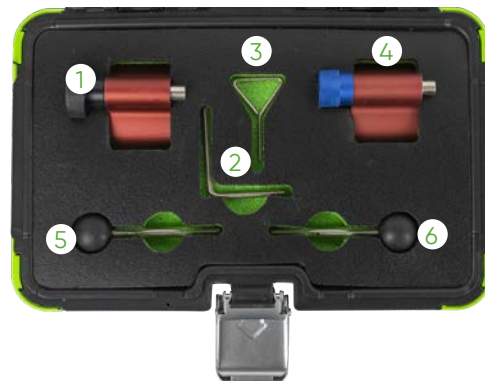

MOTOREINSTELLUNG WERKZEUG SET DIESEL

MODELLE	<u>DODGE</u>: CALIBER (06-11) <u>FORD</u>: GALAXY (02-06) <u>MITSUBISHI</u>: GRANDIS (05-10), LANCER (05-10), OUTLANDER (07-10). <u>SEAT</u>: ALHAMBRA (00-15), ALTEA/ALTEA XL (04-15), CORDOBA (02-09), IBIZA (02-15), LEON (00-13), TOLEDO (04-11). <u>SKODA</u>: FABIA (00-14), FABIA II (07-15), OCTAVIA (00-10), OCTAVIA II (04-15), PRACTIK (10-15), RAPID (11-15), ROOMSTER (07-15), SUPERB (02-08), SUPERB II (08-15), YETI (09-14). <u>AUDI</u>: A1 (10-15), A2 (00-06), A3 (01-13), A4/ALLROAD (01-16), A5 (08-15), A6 (11-14), TT (08-14), Q3 (11-15), Q5 (08-15), A6 (10-14). <u>VOLKSWAGEN</u>: AMAROK (10-16), BEETLE (02-15), BORA (02-08), CADDY/MAXI (03-15), EOS (06-15), FOX (05-11), GOLF (02-15), GOLF PLUS (05-14), JETTA (05-15), LUPO (02-05), PASSAT/CC (02-15), POLO (99-14), SCIROCCO (08-14), SHARAN (02-15), TIGUAN (07-15), TOURAN (03-15), TRANSPORTER (03-17).
OEM WERKZEUG	<u>DODGE</u>: 9882, 9883. <u>FORD</u>: 310-085/23-059, 303-1054. <u>MITSUBISHI</u>: MB995206, MB995208, MB995209. <u>VAG</u>: T10100 (4), T10050 (1), 3359 (3/6)/T20102, T10115 (3), T10060A (2)/T40098, T20167.