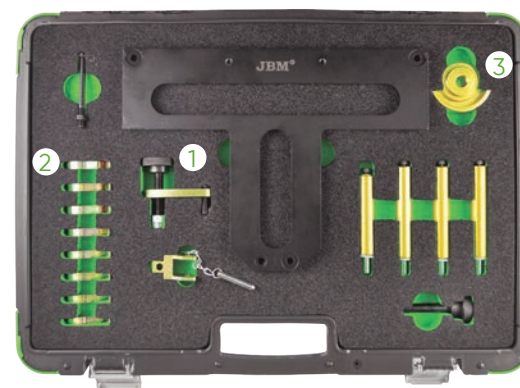

COFFRET DE CALAGE POUR BMW N42, N46 1.8, 2.0

MARQUES	BMW 1 SERIES: 118I E81/82/87/88 (04-14), 120I E81/82/87/88 (04-14). BMW 3 SERIES: 316I/TI COMPACT E46 (01-07), 318I/TI COMPACT E46 (01-07), 318I E90/91/92/93 (05-12), 320I (E90/91/92/93 (05-14). BMW 5 SERIES: 520I E60/61 (07-10). BMW X SERIES: X1 E84 SDRIVE 18I (10-12), X1 E84 XDRIVE 18I (10-12), X3 E83 2.0 (05-10). BMW Z SERIES: Z4 2.0 E85/86 (04-09).
OUTILS OEM	119190 (1), 119310 (2), 119302 (3)
CODES MOTEUR	2.0: N42 B18A, N42 B20A, N46 B18, N46 B20, N46 B20B, N46T B20, N46T B20B, N46T B20BD, N46T B20BZ, N46T B20O2, N46T B2O2