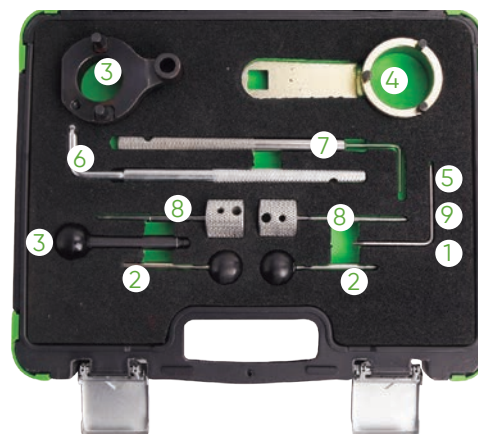

COFFRET DE CALAGE L'ARBRE DE DISTRIBUTION VAG 1.4, 1.6, 2.0 TDI COMMON RAIL

MARQUES	VOLKSWAGEN: GOLF ALLTRACK, GOLF SPORTSVAN, GOLF VII, GOLF VII KOMBI, PASSAT, POLO. AUDI: A1, A1 SPORTBACK, A3, A3 CABRIOLET, A3 LIMOUSINE, A3 SPORTBACK, TT, TT ROADSTER. SEAT: IBIZA, IBIZA V SPORTCOUPE, IBIZA V ST, LEON, LEON SC, LEON ST, TOLEDO IV. SKODA: FABIA, FABIA KOMBI, OCTAVIA, OCTAVIA COMBI, RAPID, RAPID SPACEBACK.
OUTILS OEM	OEM 3204 (1), OEM 3359 (2), OEM T10490 (3), OEM T10051 (4), OEM T10060A (5), OEM T10264 (6), OEM T10265 (7), OEM T10492 (8), OEM T40098 (9).
CODES MOTEUR	1.4, 1.6, 2.0 TDI CR CXXB, DBKA, DCXA, GGLE, CKFB, CKFC, CLHA, CLHB, CNHA, CNHC, CRBD, CRFA, CRFC, CRKA, CRKB, CRLB, CRLC, CRMB, CRUA, CRVA, CRVC, CSUA, CSUB, CUNA, CUPA, CUSA, CUSB, CUTA, CUUD, CXEB, DBKA, DCXA, DCZA, DFSD.