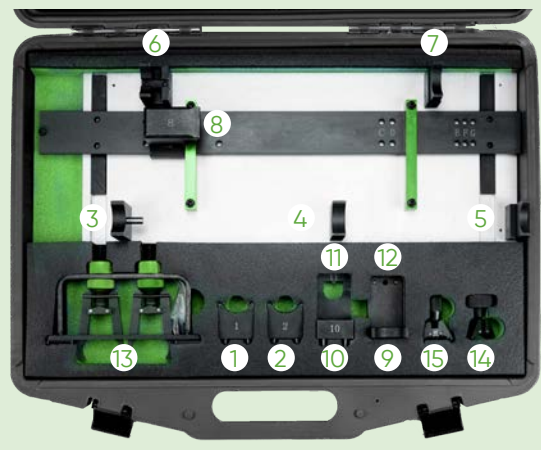

54407

397,00€

KIT D'OUTILS DE MONTAGE D'ARBRE À CAMES POUR VAG/PORSCHE

MARQUES	AUDI, PORSCHE, SEAT, SKODA, VOLKSWAGEN 1.2 - 1.6 - 2.0 - 2.7 - 3.0 - 4.0 - 4.2 COMMON RAIL
OUTILS OEM	T40094, T40094/1 (1), T40094/2 (2), T40094/3 (3), T40094/4 (4), T40094/5 (5), T40094/6 (6), T40094/7 (7), T40094/8 (8), T40094/9 (9), T40094/10 (10), T40094/11 (11), T40094/12 (12), T40095 (13), T40096 (14), T40096/1 (15)
CODES MOTEUR	ASB, ASE, BKN, BKS, BMK, BNG, BPP, BSG, BTR, BUG, BUN, BVN, CAAA, CAAB, CAAC, CAAD, CAAE, CAGA, CAGB, CAGC, CAHA, CAHB, CAMA, CABB, CANA, CANB, CANC, CAND, CAPA, CARA, CASA, CASB,CASC, CASD, CATA, CAYA, CAYB, CAYC, CAYD, CAYE, CBAA, CBAB, CBAC, CBBA, CBBB, CBDA, CBDB, CBDC, CCFA, CCFC, CCHA, CCHB, CCLA, CCMA, CCWA, CCWB, CDBA, CDCA, CDSB, CDTA, CDTB, CDUC, CDUD, CDYA, CDYB, CDYC, CEGA, CEXA, CFCA, CFFA, CFFB, CFFD, CFFE, CFGB, CFGC, CFGD, CFHA, CFHB, CFHC, CFHD, CFHE, CFHF, CFJA, CFWA, CGKA, CGKB, CGLA, CGLB, CGLC, CGLD, CGLE, CGQB, CJAA, CJCA, CJCB, CJCC, CJCD, CJGA, CJGC, CJGD, CJMA, CKDA, CKTB, CKTC, CKUB, CKUC, CKVB, CKVC, CLAA, CLAB, CLCA, CLCB, CLJA, CLLA, CLNA, CLZB, CMEA, CMFA, CMFB, CMGB, CMHA, CNEA, CNFA, CNRB, CRCA,CSHA, M05/9D(CAS), M05/9E, M05/9E(CRCA), M05/9E(CRCB)