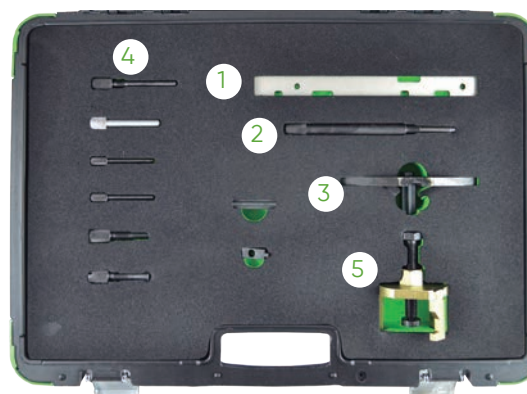

MARQUES	FORD: COURIER (00-02), C-MAX (03-10), FIESTA (02-11), FOCUS (98-11), FUSION (02-11), GALAXY (06-10), KUGA (06-10), MONDEO (07-10), S-MAX (06-10), TOURNEO CONNECT (02-13), TRANSIT CONNECT (02-13) PEUGEOT: BIPPER (08-10) DISPATCH / JUMPY III (07-12) EXPERT III (07-12) NEMO (08-10) PARTNER I / II (05-11) PARTNER III (08-16) 107 (05-10) 1007 (05-10) 206 (01-12) 206+ (09-13) 206 CC (05-07) 207 (06-13) 207 CC (07-15) 208 (11-15) 307 (01-08) 308 (07-15) 308 CC (09-15) 407 (05-11) 508 (04-15) 2008 (13-15) 3008 (09-15) 4008 (12-15) 5008 (09-15). MAZDA: 2 (02-15), 3 (09-14) CITROËN: C1 (05-10), C2 (03-10), C3 I / II (02-10), C3 III (10-15), C3 PLURIEL (04-10), C3 PICASSO (09-12), C4 (04-11), C4 II (11-15), C4 PICASSO (06-12), C4 GRAND PICASSO (10-12), DS3 (09-12), DS4 (11-12), DS5 (12-15), C5 II (04-08), C5 III (04-12), XSARA II (02-04), XSARA PICASSO (04-10)
OUTILS OEM	FORD: 303-376B (1), 303-193 (2), 303-393 (3), 303-732 (4), 303-651 (5), 303-393/01, 303-1059, 303-734, 303-735, MAZDA: 303-732, 303-734, 303-735. PSA: 0194-A, 0194-C, 0194B.
CODES MOTEUR	1.4D TDCi/Hdi: DV4TD(8HT), DV4TD(8HX), DV4TD(8HZ), DV4TD(8HW), DV4TED4(8HX), DV4TED4(8HV), DV4TED4(8HY), DV4C(8HP), DV4C(8HR), DV4TED(8HS), F6JA, F6JB, F6JC. 1.6D TDCi/HDi: DV6TED4(9HZ), DV6ATED4(9HX), DV6TED4(9HY), DV6DTED(9HP), DV6C(9HR), DV6CATED(9HX), DV6C(9HL), DV6TED(9HP), DV6ATED(9HY), DV6TED4(9HV), DV6TED4(9HX), DV6C(9HD), DV6C(BHX), DV6C(BHZ), DV6(9HR), DV6BTED4(9HW), DV6DTED(9HJ), DV6ETED(9HN), DV6ATED4BU(9HS), DV6BTED4(9HT), DV6BUTED4(9HT), DV6TED4B(9HV), DV6UTED4(9HX), DV6TED(9HD), DV6UTED4(9HU), DV6D(9HP), DV6TED4(9HV), DV6C(9HD), DV6TED4(9HW), DV6AT(9HX), DV6ATED(9HX), DV6CTED(9HC), DV6AUTED4(9HX), DV6TED4B, DV6DTED(9HF), HHJA, HHJB, G8DA, G8DB, HHDA, HHDB, MZ-CD, Y6. 1.8D TDCi/HDi: BHPA, C9DA/B, FFBA, G6DA, G6DB, G6DC, HCPA, HCBP, KKDA, P7PA, P9PA, R2PA, R3PA, RWPA. 1.8c: C9DC, RTN, RTQ. 1.8D Tdi: C9DA/B, C9DC. 2.0D TDCi/HDi: AZWA, G6DA, G6DB, G6DC, RHE(DW10CTED4), QXWA, QXWB.