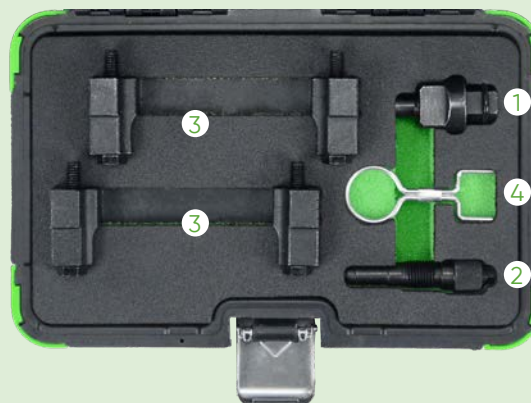

54410

33,50€

N

KIT DE DISTRIBUTION POUR VAG 2.4, 3.2 FSI

MARQUES	AUDI: A4, A5, A6, A7, A8, Q5, Q7, R8, RS4, RS5, RS6, S4, S5, S6, S8 VW: TOUAREG
OUTILS OEM	T40058 (1) T40069 (2) T40071 (3) T40133 (3) T40133/1 (3) T40133/1/2 (3) T40133/2 (3) 40071 (4)
CODES MOTEUR	2.4: BDW 3.2: AUK, BKH, BPK 4.2: BAR, BNS, BVJ, CAUA, CDRA, CFSA, BYH, CNDA 5.0: BUH 5.2: BSM, BUJ, BXA, CMPA, CTPA, CTYA