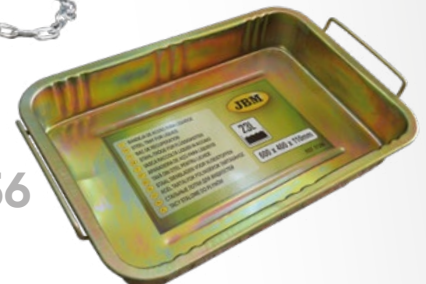

51356

~~146,00€~~
99,00€
RRP OFFER