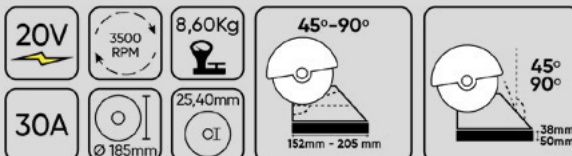

Brushless miter saw ref. 60022 is designed to perform cutting tasks in wood and wood-like materials. It can be used to make bevel cuts, where an inclined cut over the workpiece surface is required, miter cuts, commonly used for joints that form an angle of 90°, as well as compound cuts, where a simultaneous angle cut on the edge and front surface of the workpiece is required.