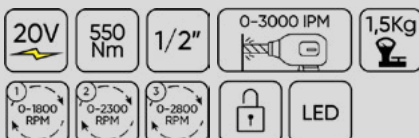

OFFER RRP:

585,00€

60046C

1/2" 550NM CORDLESS BRUSHLESS IMPACT WRENCH WITH CASE

This tool is designed for tightening and loosening nuts and bolts that require high torque. It comes equipped with an LED work light and a rotation direction selector that also allows locking the trigger and preventing accidental starting of the tool.