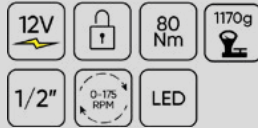

~~RRP: 413,00€~~

OFFER RRP:

370,00€

60024

1/2" BRUSHLESS RATCHET - 12V

This tool is designed to tighten and loose screws in reduced spaces.

RRP: 190,00€

PROMO-60024