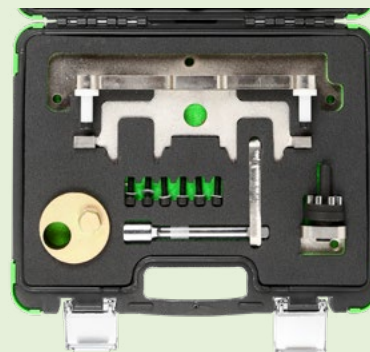

RRP:
31,00€

54414

ENGINE TIMING TOOL SET MERCEDES M651

2.50	-	5	135

N

RRP:
97,50€

54410

ENGINE TIMING TOOLS SET VAG 2.4, 3.2 FSI