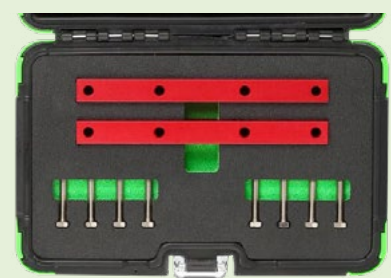

54435
ENGINE TIMING TOOL SET OPEL/
CHEVROLET/SAAB 1.4, 1.6, 1.8 ECOTEC

0.30	10	100	-

RRP:
14,50€

54416
ENGINE TIMING TOOL SET MERCEDES M651

1.10	5	10	240

N

RRP:
31,00€

54422