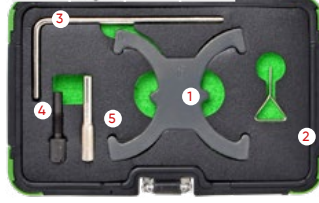

KIT DE CALAGE POUR FORD

54201 37,60€

1,05 5 10 240
Kg 5,6 11 18