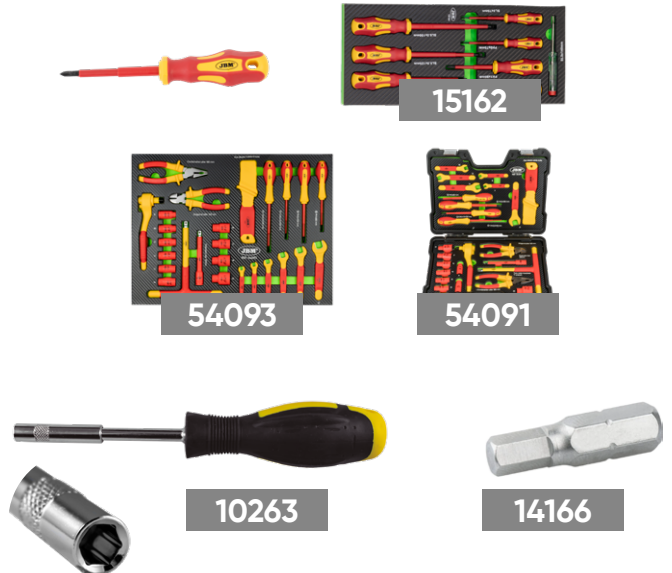

REF.		54684	53943	53945	54126	14298	53444	53159	53565	54070	17139	53944	PVP
LLAVES	11310	SL9X200mm	⊖										●	7,50€
	11311	SL5X80mm	⊖										●	4,30€
	10454	SL4X125mm	⊖										●	4,15€
	15409	SL5X100mm	⊖										●	4,50€
1/4"	15692	SL4X100mm	⊖								●			2,32€
	14417	SL8X200mm	⊖							●				5,00€
	15704	SL3X75mm	⊖					●	●					1,57€
3/8"	15700	PH1X80mm	⊕								●			3,13€

	REF.		15162	54093	54091	PVP
1/2"	15228	SL0.8x4x100mm	⊖	●		4,00€
	15229	SL1x5.5x125mm	⊖	●		5,00€
	15230	SL1,2x6.5x150mm	⊖	●		5,00€
3/4"	15231	PH0x75mm	⊕	●		3,50€
	15232	PH1x80mm	⊕	●		4,00€
	15233	PH2x100mm	⊕	●		5,00€
IMPACTO	15575	SL4x100mm	⊖	●	●	3,50€
	15576	SL5,5x125mm	⊖	●	●	4,60€
	15577	PH1x80mm	⊕	●	●	3,90€
	15578	PH2x100mm	⊕	●	●	4,40€

	REF.					PVP
CONECTORES	10263	DESTORNILLADOR IMANTADO	0.09	6	100	3,80€
	14166	PUNTA BOCA ALLEN 6 ADAPTADOR PARA VASOS DE 1/4"	2.81	-	1	0,70€

CARRACAS 72 DIENTES CINCADAS

CINCADO

CARRACAS 72 DIENTES CROMADAS

CROMADO

	REF.	↔				PVP	
PUNTAS 10mm	51307	1/2" 305-445mm	0.92	6	12	29,70€	
	54304	1/2" 450-610mm	1.15	-	6	29,00€	
	52197	1/2" 350-490mm	1.04	6	12	36,30€	
	53885	1/2" 609mm	1.25	4	16	35,70€	
	53888	1/2" 609mm	1.27	4	16	40,50€	
	54019	1/2" 255mm	0.60	12	24	18,00€	
	54085	1/2" 255mm	0.60	12	24	19,20€	
	54087	1/2" 173mm	0.50	12	24	18,60€	
	HERRAMIENTAS	52207	1/4" 85mm	0.05	12	240	24,20€
		53346	1/4" 150-200mm	0.25	6	12	18,30€
53883		1/4" 305mm	0.27	10	40	19,80€	
53886		1/4" 305mm	0.27	10	40	22,00€	
54018		1/4" 145mm	0.15	12	36	10,00€	
54083		1/4" 145mm	0.14	12	24	10,50€	
54086		1/4" 105mm	0.10	12	36	10,00€	
53884		3/8" 457mm	0.61	10	20	32,50€	
53887		3/8" 457mm	0.68	10	20	33,50€	
54021		3/8" 200mm	0.28	12	24	14,00€	
QUÍMICOS	54084	3/8" 200mm	0.30	12	24	14,10€	
	54694	3/8" 250mm	0.39	25	100	20,50€	
	54695	3/8" 250mm	0.12	10	100	5,00€	

	REF.	↔				PVP
PUNTAS 8-6mm	51405	1/4" 145mm	0.58	12	24	21,10€
	54022	1/4" 145mm	0.15	12	36	10,00€
	51306	1/4" 165mm	0.30	12	48	23,50€
	52587	1/4" 172mm	0.16	12	48	40,00€
	52588	1/2" 172mm	0.17	12	144	47,50€
	51305	1/2" 175mm	0.31	12	48	23,50€
	54024	1/2" 255mm	0.60	12	24	18,00€
	51406	1/2" 280mm	0.66	12	24	29,20€
	54023	3/8" 200mm	0.30	12	24	14,00€
	51801	3/8" 500mm	0.56	10	40	62,00€

CARRACA DE ALTO TORQUE DE 120 DIENTES

54647	1/4" - 100Nm	0.35	12	24	18,00€
54649	1/2" - 900Nm	1.90	12	24	24,00€
54648	3/8" - 360Nm	1.90	12	24	19,00€