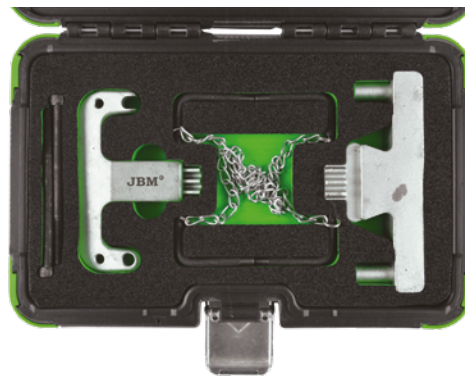

53270

70,00€

1.40 - 10

COFFRET DE CALAGE POUR MERCEDES/CHRYSLER/JEEP