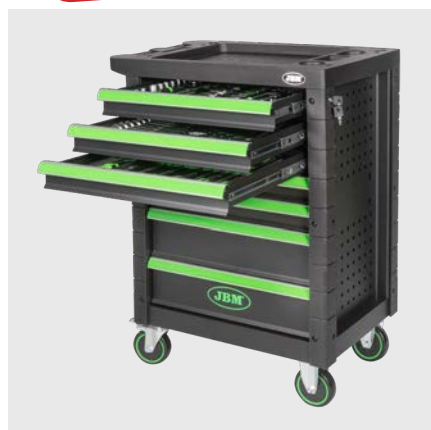

53904

790,00€

7 DRAWER TOOL TROLLEY - GREEN - TOOLS INCLUDED