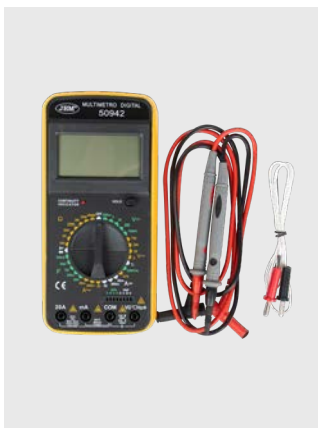

50942 28,00€

DIGITAL MULTIMETER