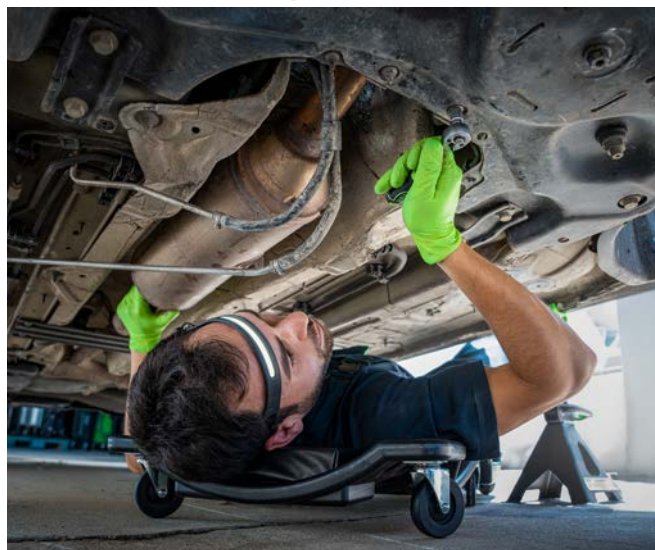

## SERIE377

53779 2 AXLE STANDS SET 3 TON + 52148 INSPECTION CREEPER + 50818 HEAVY DUTY TROLLEY JACK 3,5T

~~299,00€~~

**288,00€**

**52148** 65,00€

MECHANIC'S CREEPER

**50818** 198,00€

3.5T HYDRAULIC TROLLEY JACK - HEAVY DUTY