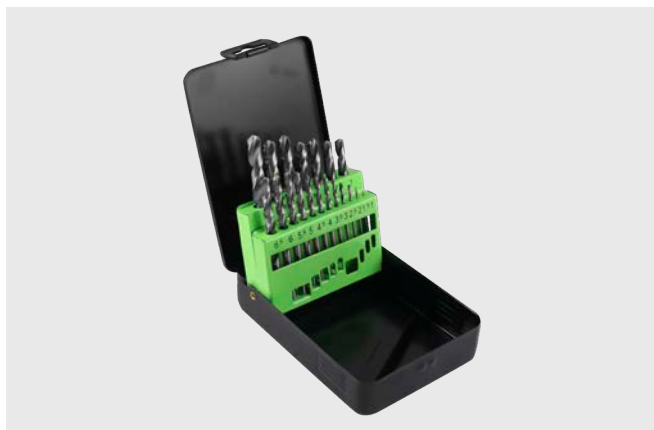

## SERIE414

PROMO: 50792 58 PIECE METRIC CASE TAPS AND DIES WITH TITANIUM-COATED + 53854

~~133,00€~~

**94,00€**

**50792**

105,00€

METRIC CASE WITH 58 PIECES OF TITANIUM COATED TAPS AND DIES

**53854**