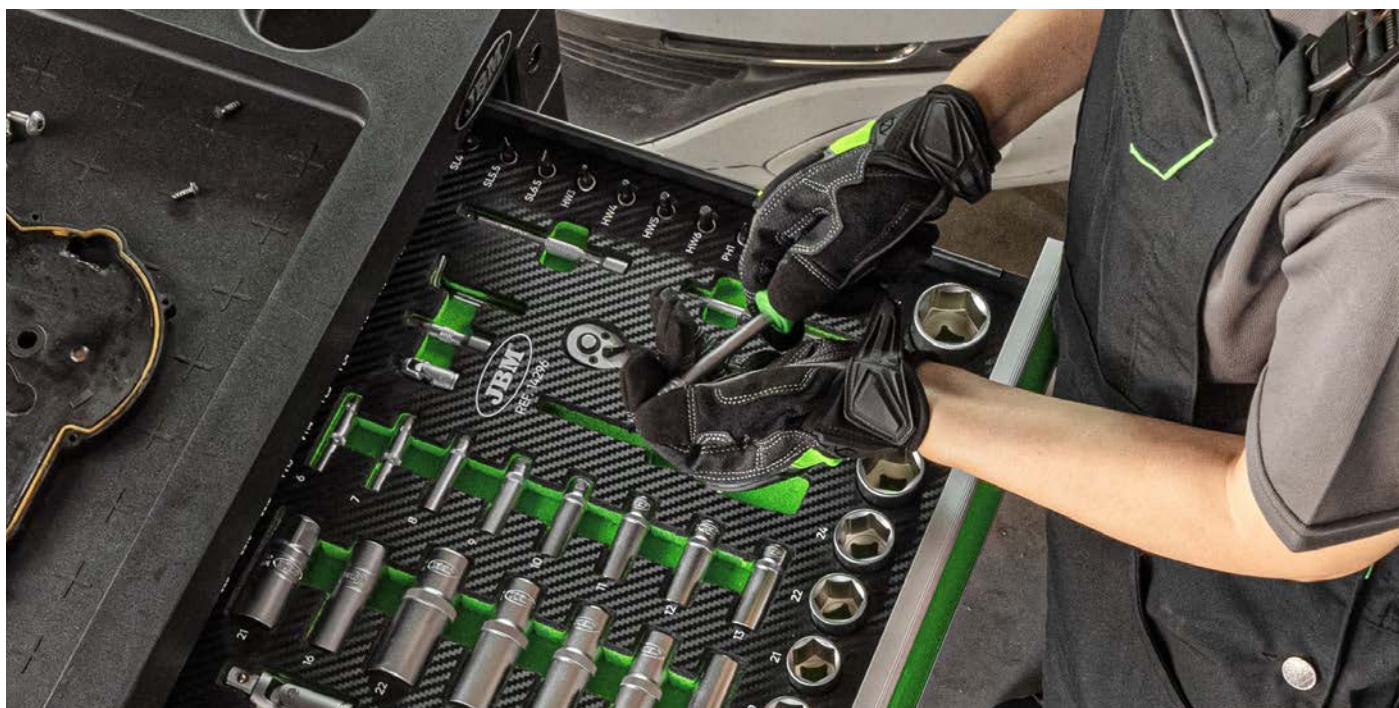

## SERIE444

53904 GREEN CABINET + 50831 2 TON CRANE+ 50818 3,5T JACK+ 53779 2 UNITS 3T AXLE STANDS +54001 JACK

1541,00€

1.380,00€

50818

198,00€

3.5T HYDRAULIC TROLLEY JACK - HEAVY DUTY

53779