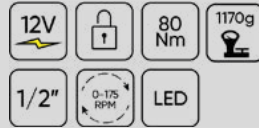

60024

ROQUETE ELÉCTRICO DE 1/2" BRUSHLESS - 12V COM BATERIA E CARREGADOR

Esta ferramenta foi projetada para apertar/desapertar os prendedores em locais de difícil acesso.