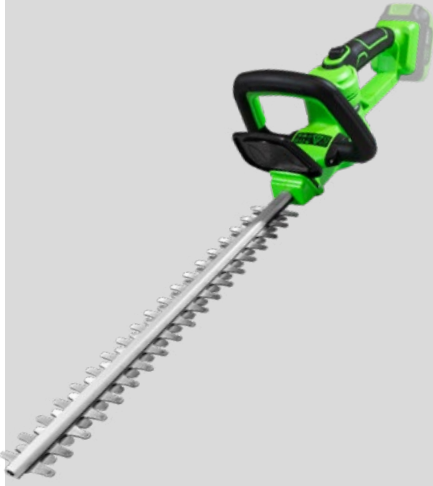

CONTAINS:

- 60030 | BATTERY BLOWER
- x2** 60015 | 6.0AH LI-ION BATTERY
- 60016 | 20V CHARGER - 4A
- 53782 | OPEN MOUTH TOOL BAG - LARGE

~~RRP: 451,00€~~

OFFER RRP:

401,00€

60031 BATTERY HEDGE TRIMMER

Electric hedge trimmer ref. 60031 is designed to perform gardening tasks such as trimming, cutting or pruning hedges or bushes in a fast and convenient way. Powered with a lithium-ion battery, it is ideal to transport from one place to another thanks to its cordless design and light weight.

RRP: 142,00€

PROMO-60031A

CONTAINS:

- 60031 | BATTERY HEDGE TRIMMER
- 60015 | 6.0AH LI-ION BATTERY
- 60016 | 20V CHARGER - 4A
- 53782 | OPEN MOUTH TOOL BAG - LARGE

~~RRP: 343,00€~~

OFFER RRP:

295,00€

PROMO-60031B