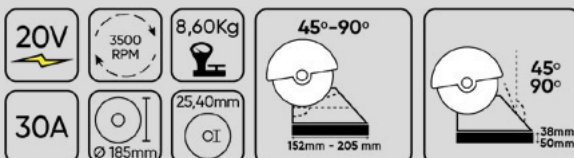

RRP: 470,00€

PROMO-60022A

CONTAINS:

- 60022 | SLIDE MITRE SAW
- 60015 | 6.0AH LI-ION BATTERY
- 60016 | 20V CHARGER - 4A
- 53782 | OPEN MOUTH TOOL BAG - LARGE