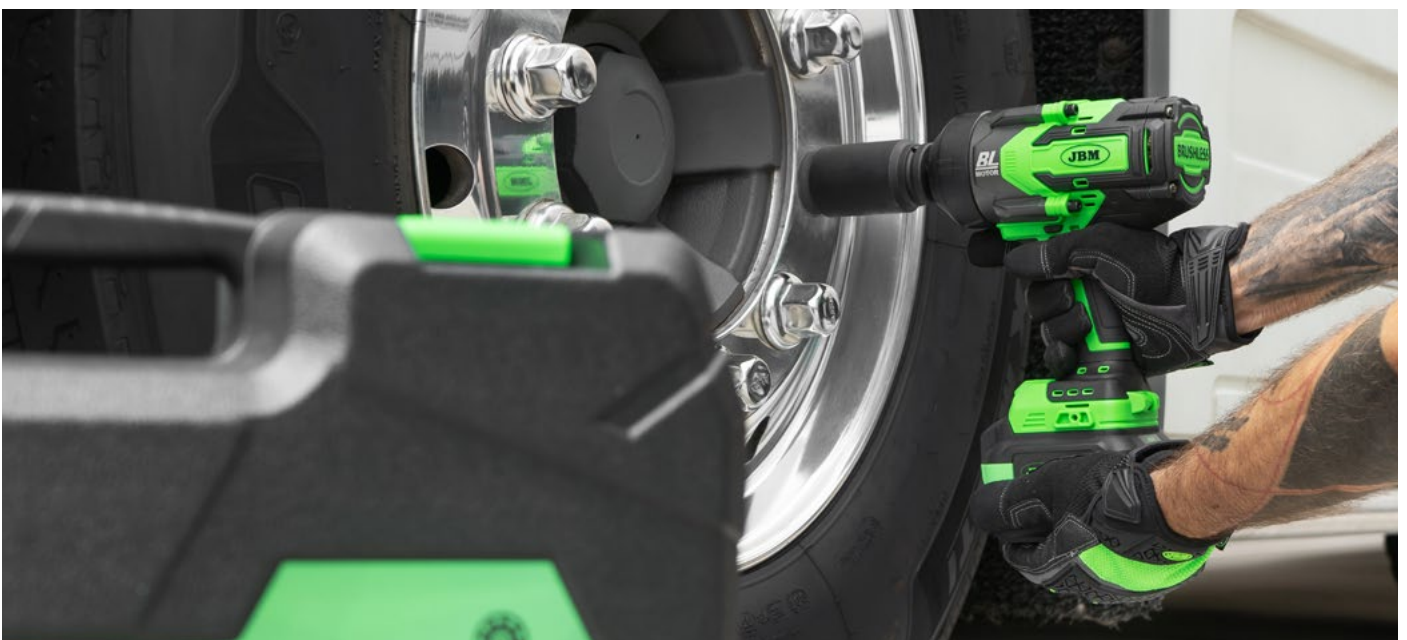

660,00€

60005 BRUSHLESS SCREWDRIVER

Brushless impact driver ref. 60005 designed to drive in screws and tighten nuts quickly, especially when working with long fasteners and tough materials.

RRP: 132,00€

PROMO-60005A