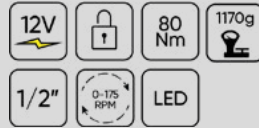

~~RRP: 413,00€~~

OFFER RRP:

370,00€

60024

1/2" BRUSHLESS RATCHET - 12V

This tool is designed to tighten and loose screws in reduced spaces.

RRP: 190,00€

PROMO-60024